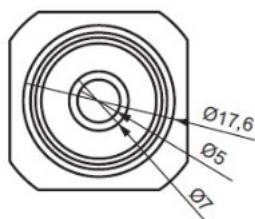

PRODUCT SHEET

Description:

Click Button Panel Connector, Grey PC, Male, $\varnothing 20,5 \times 20,5$ mm, No Screws. To be fixed W/Screw or by Glue, Max Pull Out Load, 5 Kg.pr. Clip, 10mm Panel Distance, $\varnothing 5$ mm Screw Hole

Item number:

11.05.818-5

Units	Box	Carton	HS Code	Barcode
Pcs.	1	5000	3926909790	
				5704866484398

Male

SISO A/S

Mileparken 11
DK-2740 Skovlunde
Denmark
VAT: DK 24786013

Phone +45 45 830 900

www.siso.dk
siso@siso.dk